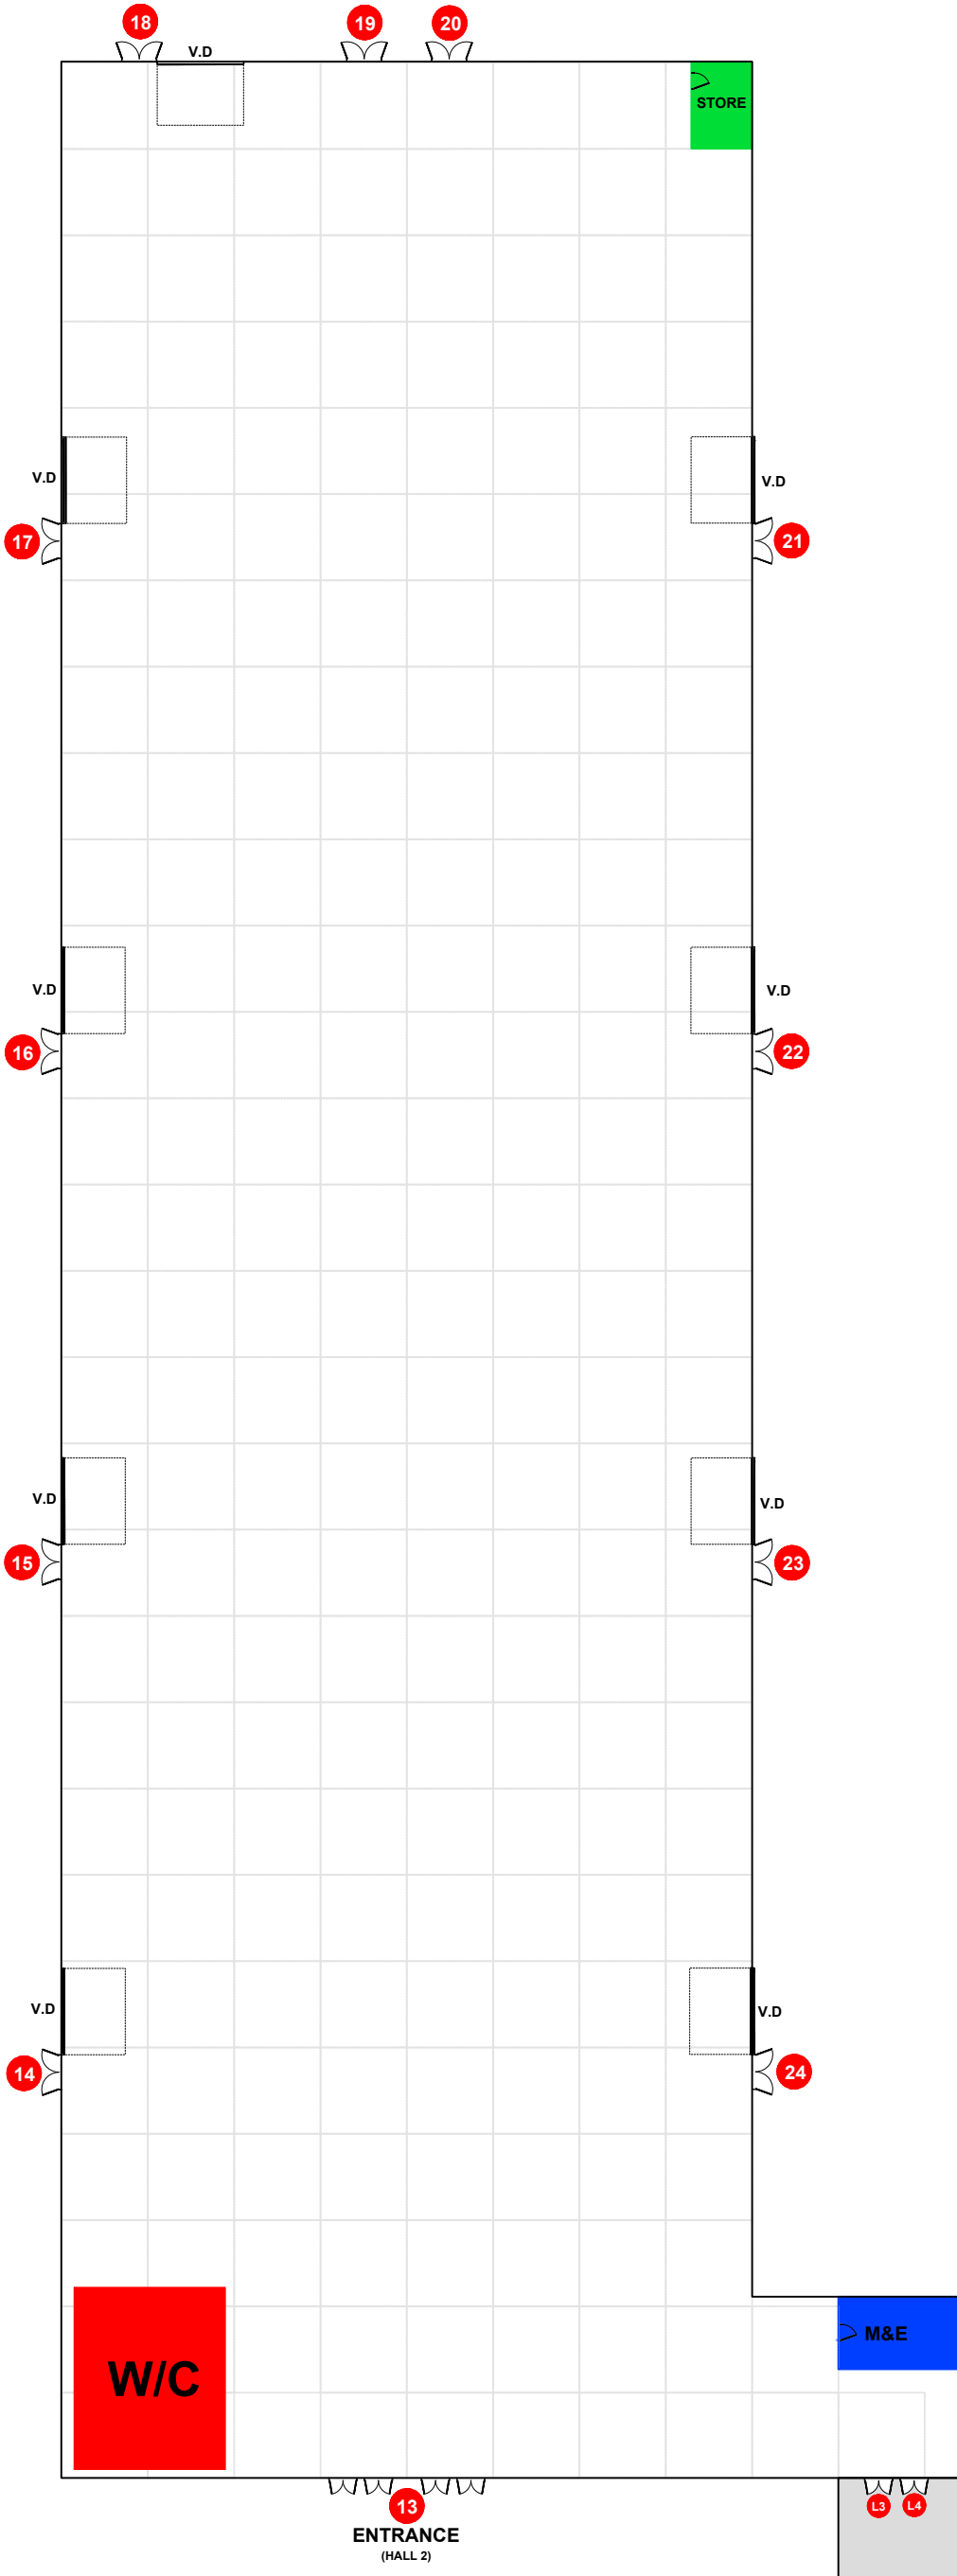

C

EIKON (HALL 1)

KEY

- SIZE 100m x 50m
- V.D Vehicle Doors
- W/C Bathrooms
- Door Numbers
- 5m x 5m

EIKON (HALL 2)

KEY

- SIZE 140m x 40m
- V.D Vehicle Doors
- W/C Bathrooms
- Door Numbers
- 5m x 5m

BALMORAL PARK

SECONDARY ARENA

MAIN ARENA

65 ACRES OF SPACE

EIKON EXHIBITION CENTRE

SECONDARY EXHIBITION BUILDING (2018)

4,000 FREE CAR PARKING SPACES