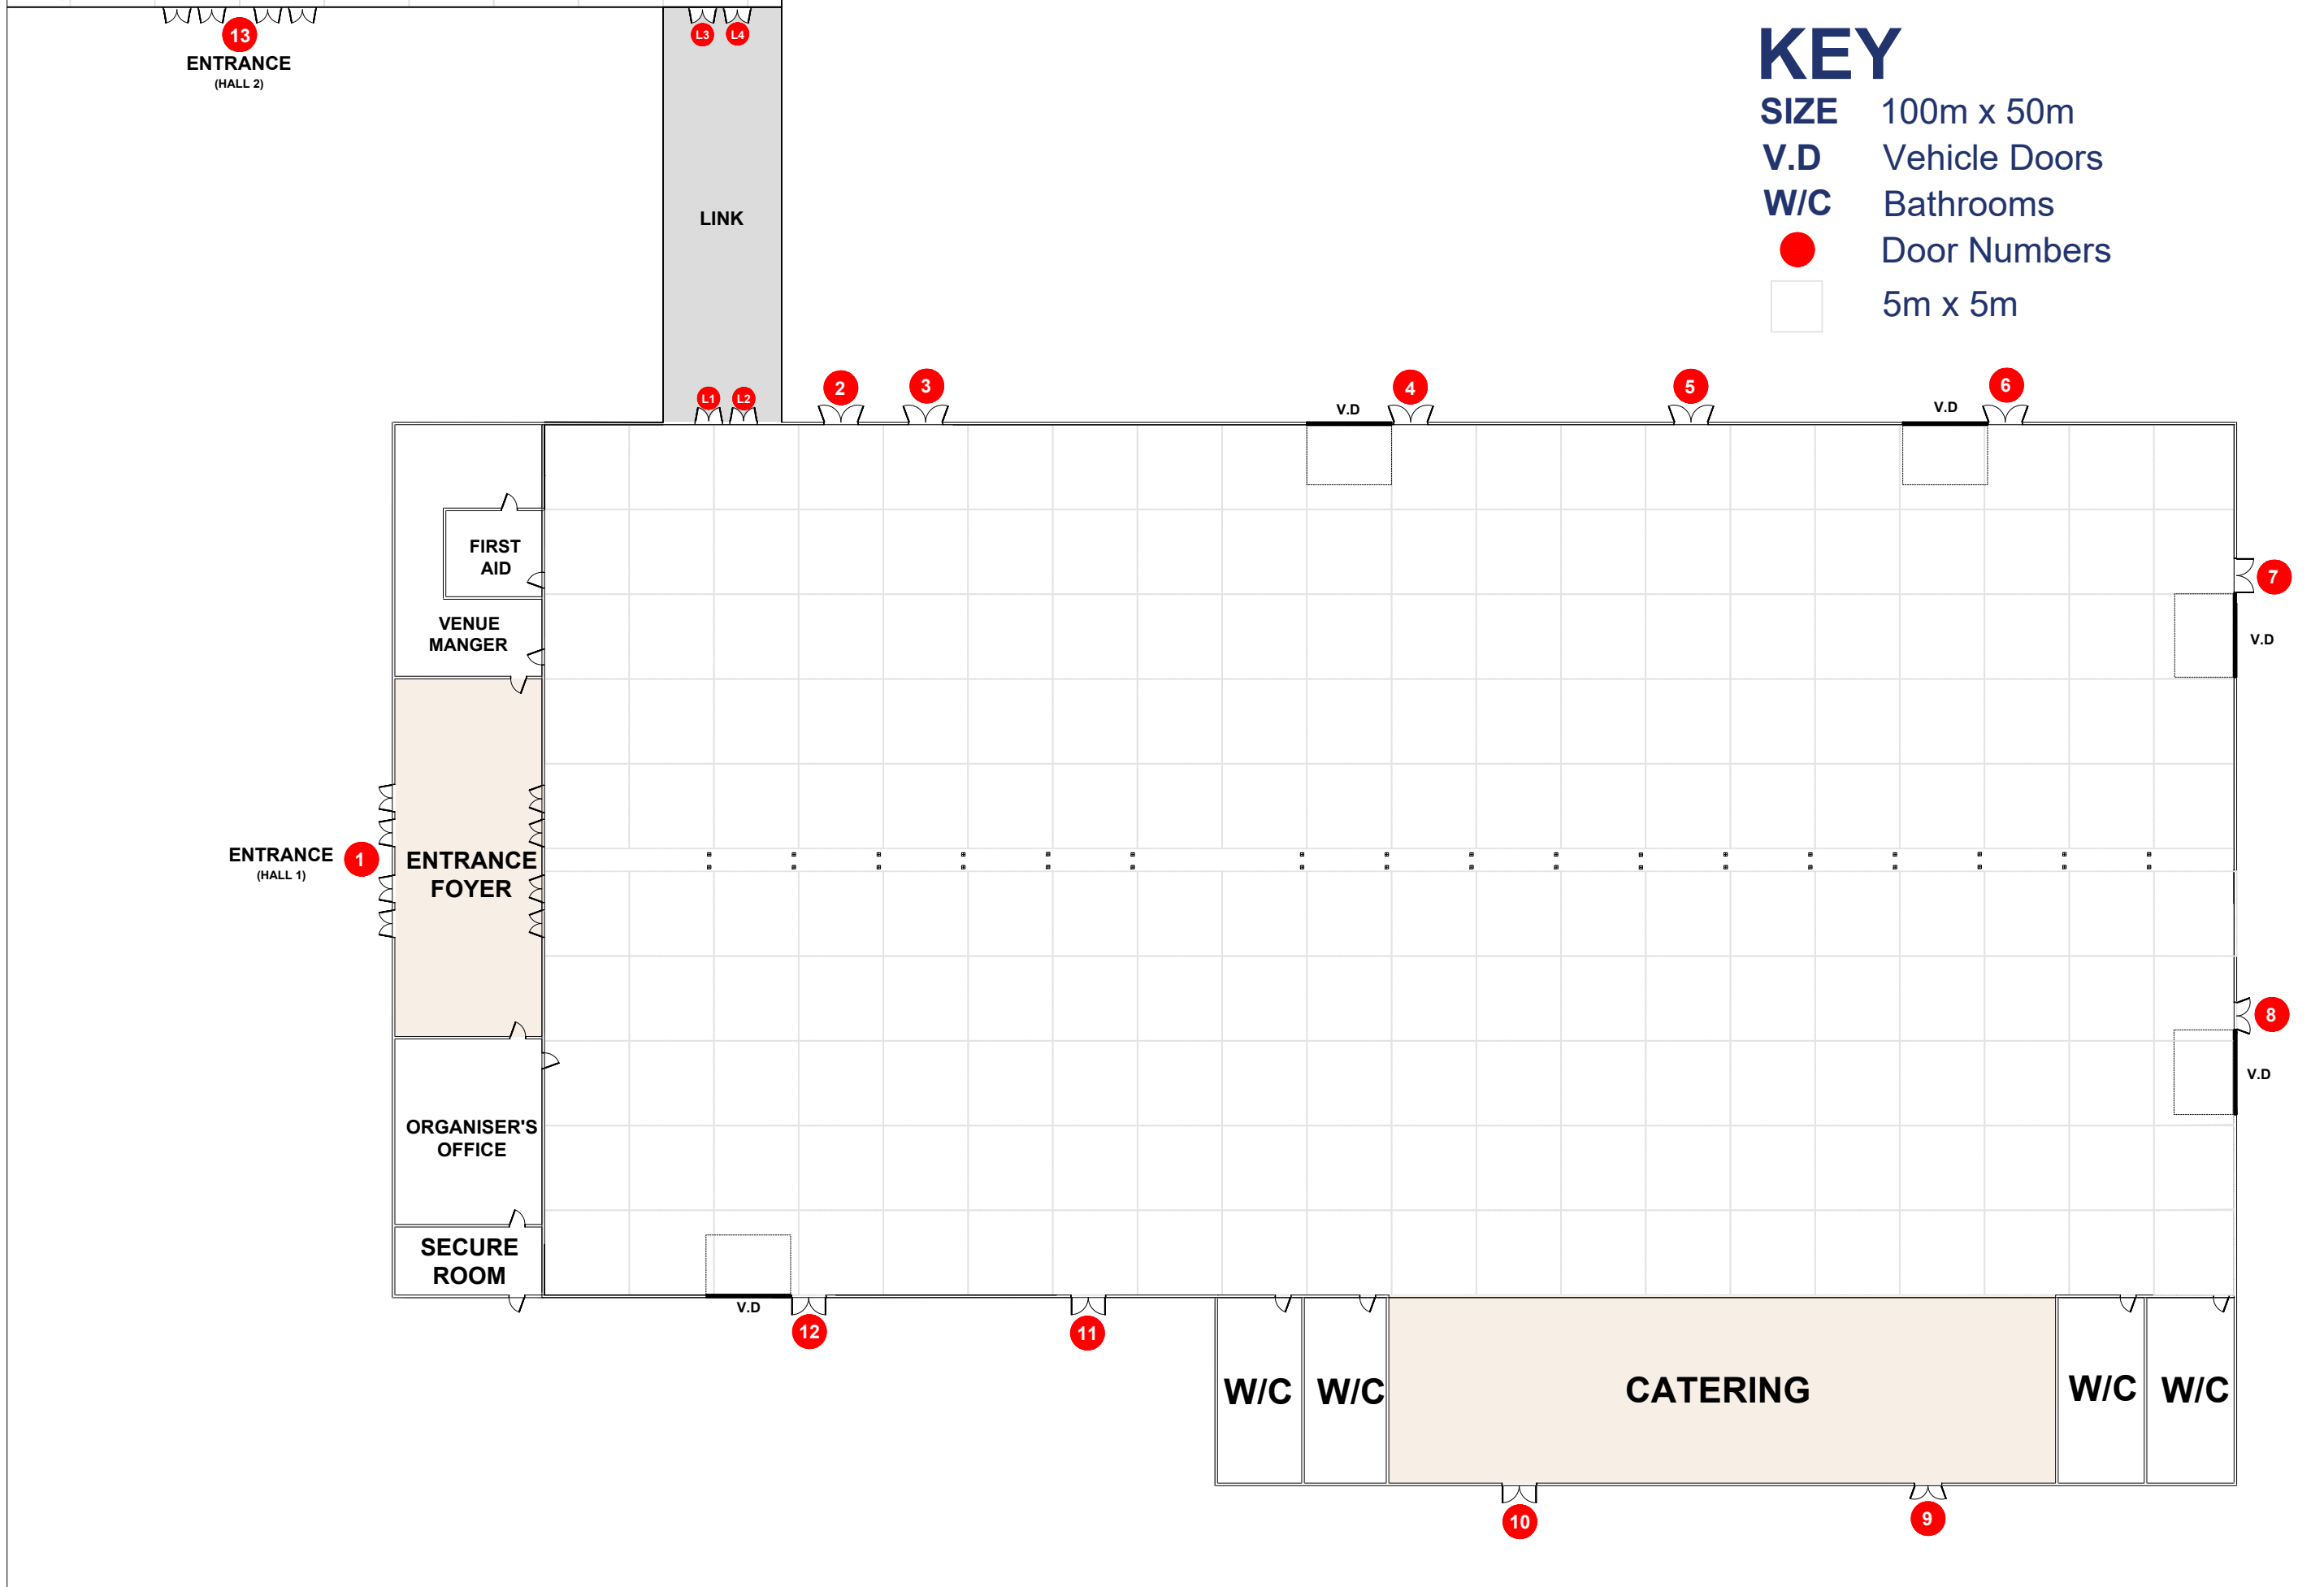

C

EIKON (HALL 1)

KEY

- SIZE 100m x 50m
- V.D Vehicle Doors
- W/C Bathrooms
- Door Numbers
- 5m x 5m

EIKON (HALL 2)

KEY

- SIZE 140m x 40m
- V.D Vehicle Doors
- W/C Bathrooms
- Door Numbers
- 5m x 5m

BALMORAL PARK

SECONDARY ARENA

MAIN ARENA

65 ACRES OF SPACE

EIKON EXHIBITION CENTRE

SECONDARY EXHIBITION BUILDING (2018)

4,000 FREE CAR PARKING SPACES